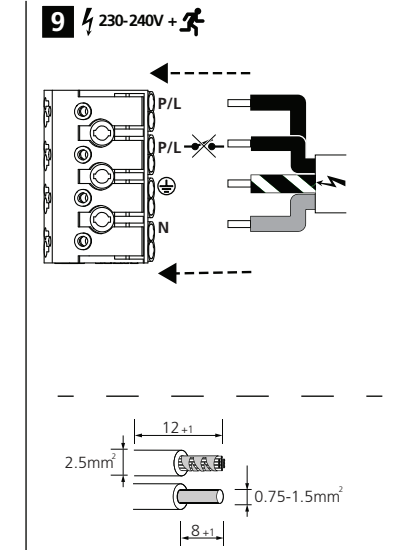

	L	H	W	F	E
600mm	650	88	89	370	100
1200mm	1200	88	89	820	200
1500mm	1500	88	89	1120	200

1

2

3

230-240V

4

5

x6 - 600mm LED
x10 - 1200mm LED
x12 - 1500mm LED