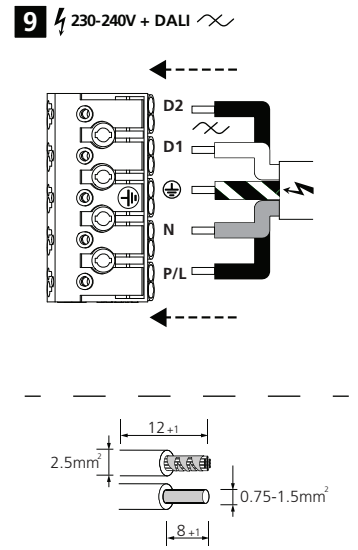

	L	H	W	F	E
600mm	650	88	89	370	100
1200mm	1200	88	89	820	200
1500mm	1500	88	89	1120	200

1

2

3

230-240V

4

5

x6 - 600mm LED
x10 - 1200mm LED
x12 - 1500mm LED