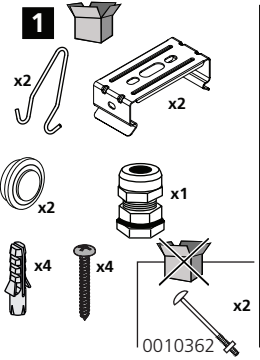

	L	H	W	F	E
600mm	650	88	89	370	100
1200mm	1200	88	89	820	200
1500mm	1500	88	89	1120	200

1

2

3

230-240V

4

5

x6 - 600mm LED
x10 - 1200mm LED
x12 - 1500mm LED